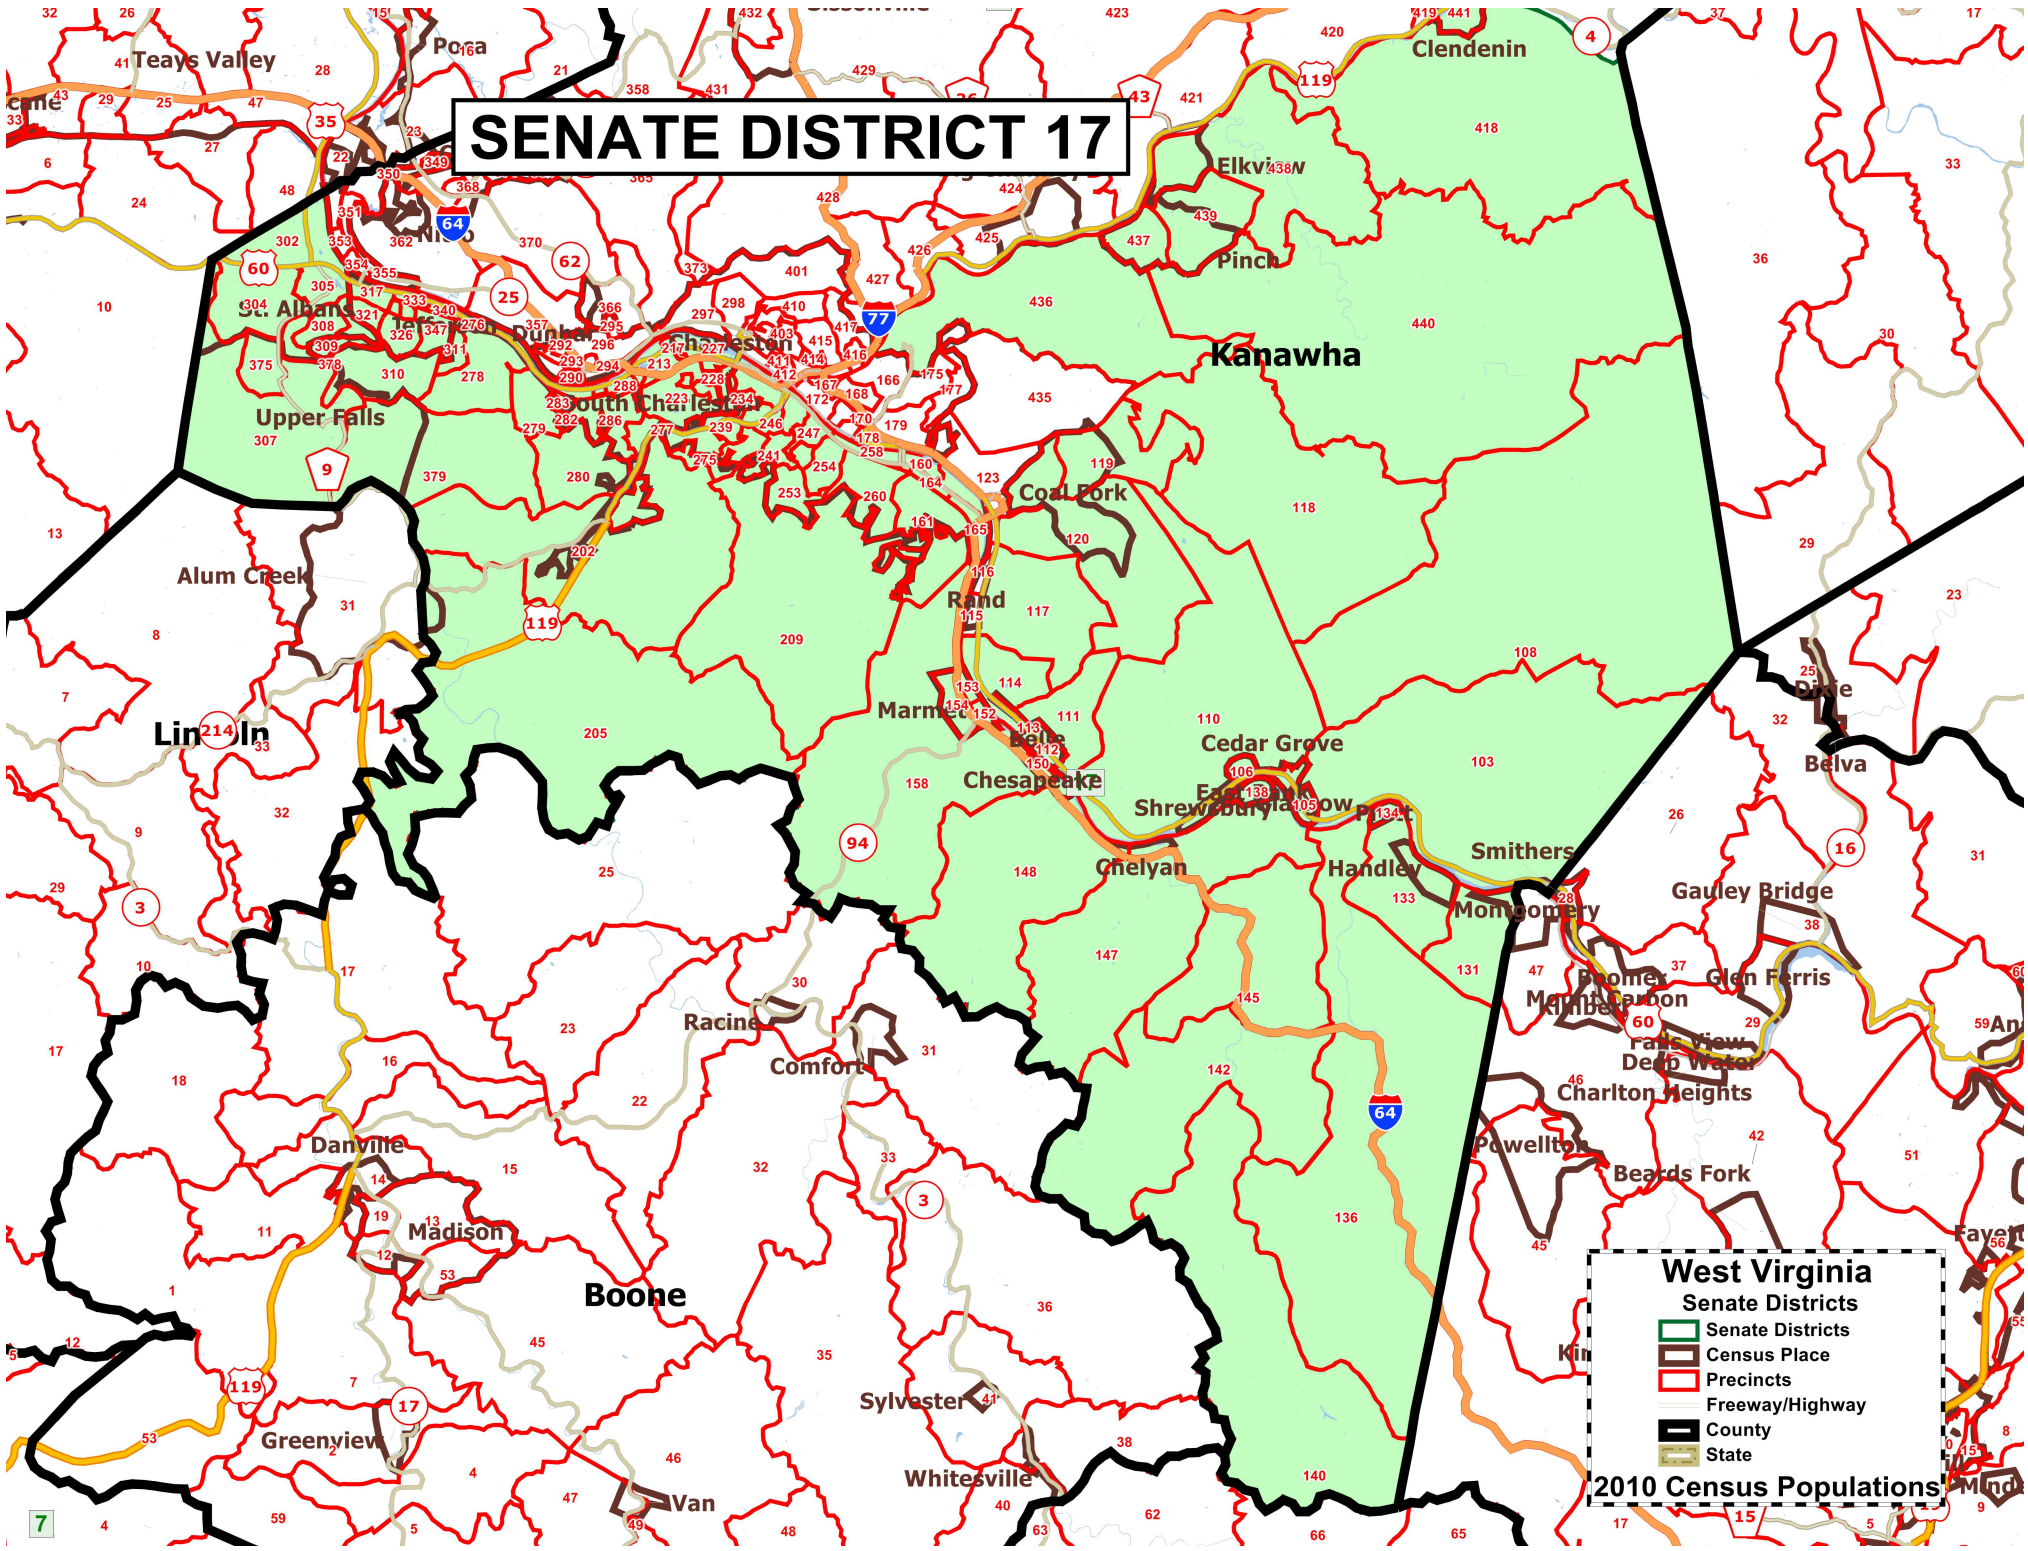

SENATE DISTRICT 17

West Virginia
Senate Districts
Census Place
Precincts
Freeway/Highway
County
State
2010 Census Populations